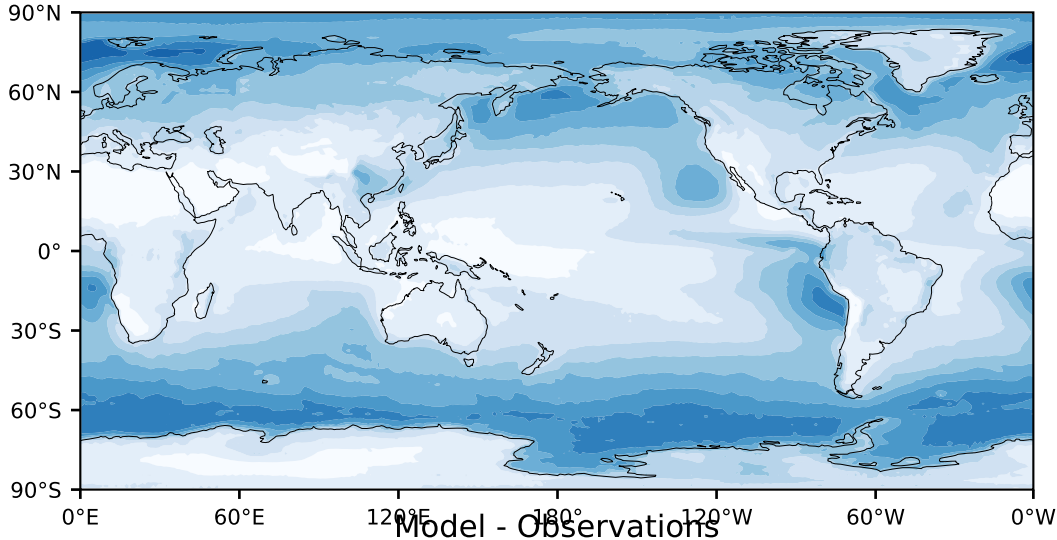

MODIS Simulator (None)

%

Max 83.17
Mean 27.17
Min 0.21

95.0
85.0
75.0
65.0
55.0
45.0
35.0
25.0
15.0
5.0