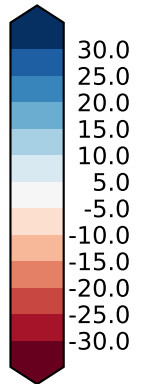

Model - Observations

Max 63.14
Mean 5.88
Min -58.56

RMSE 11.87
CORR 0.84