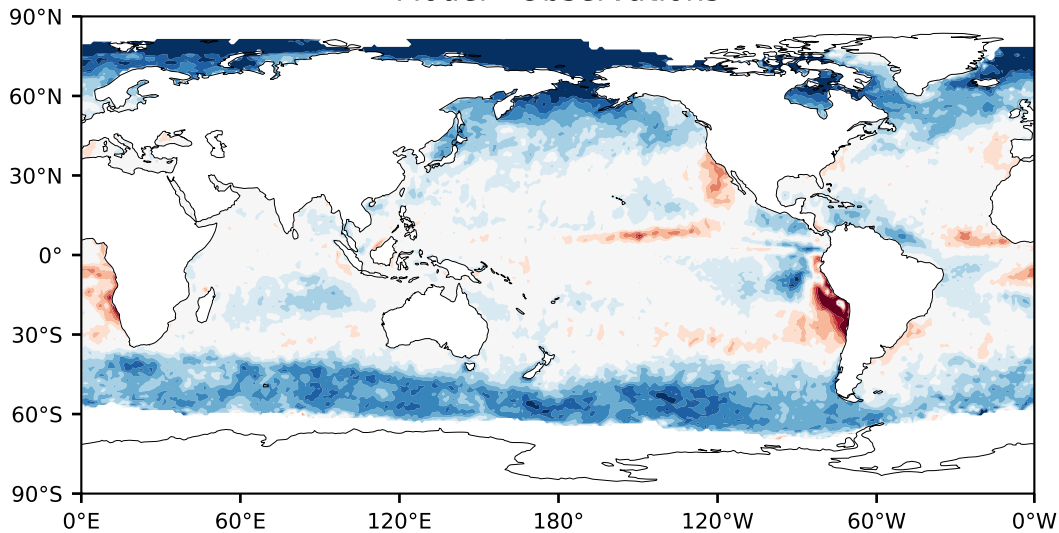

Model - Observations

Max 63.14
Mean 5.88
Min -58.56

RMSE 11.87
CORR 0.84