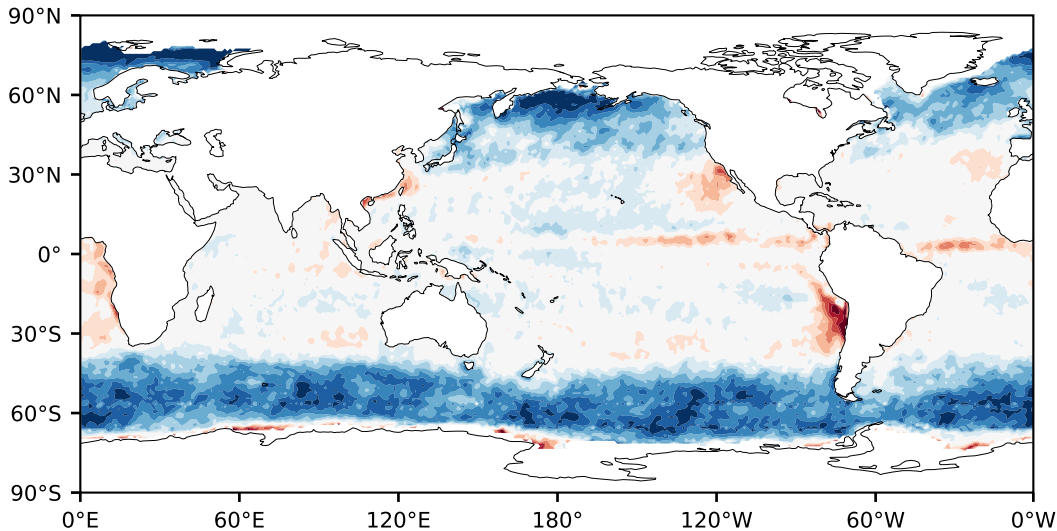

Model - Observations

Max 63.96
Mean 5.47
Min -73.13

RMSE 11.55
CORR 0.89