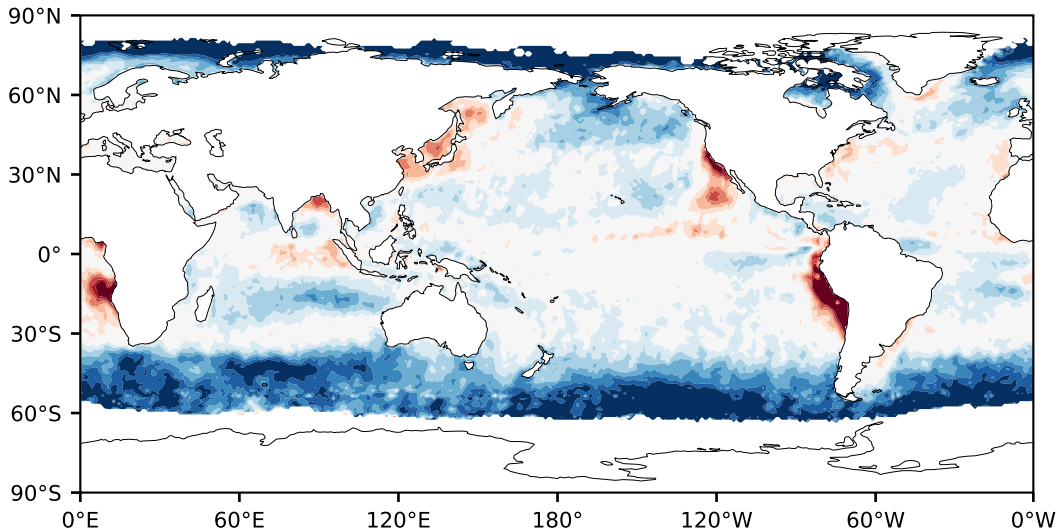

Model - Observations

Max 71.77
Mean 7.18
Min -83.42

RMSE 14.44
CORR 0.74