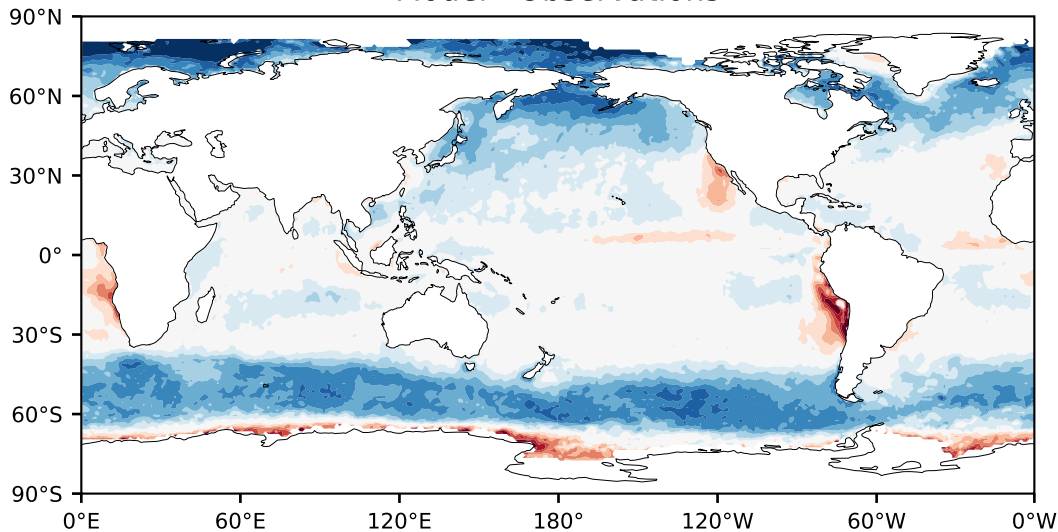

Model - Observations

Max 52.68
Mean 5.70
Min -82.10

RMSE 10.69
CORR 0.89