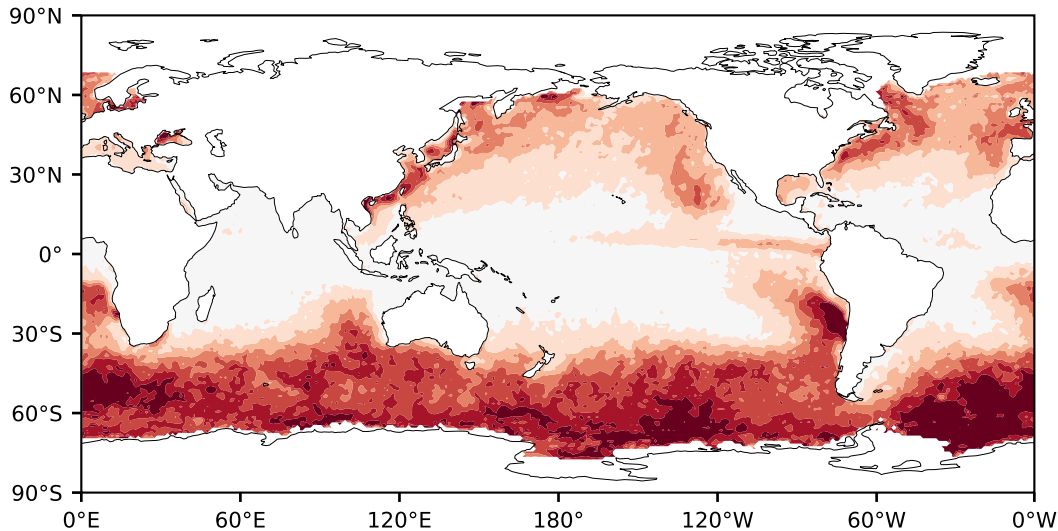

# Model - Observations

Max -0.00  
Mean -11.41  
Min -78.48

RMSE 14.82  
CORR nan