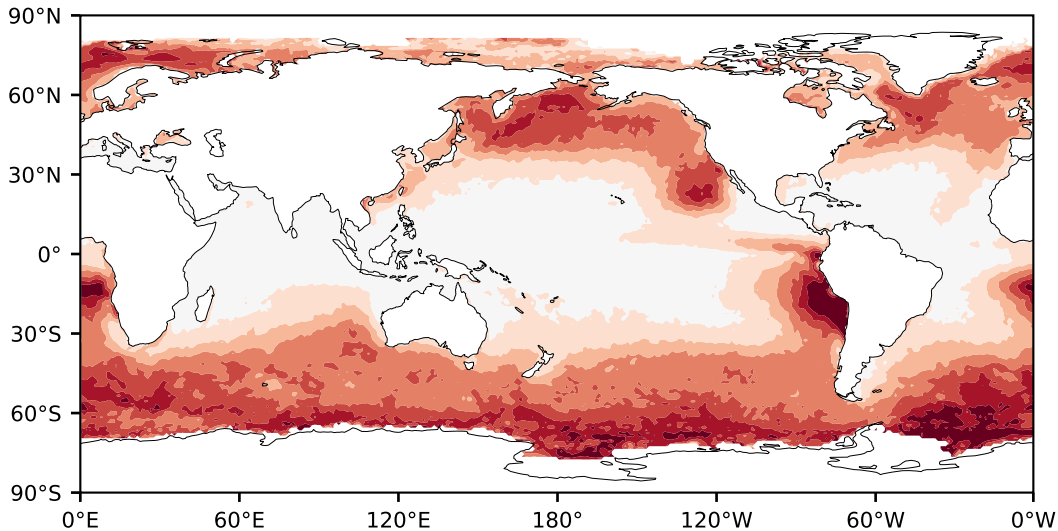

Model - Observations

Max 0.00
Mean -11.14
Min -78.48

RMSE 13.95
CORR nan