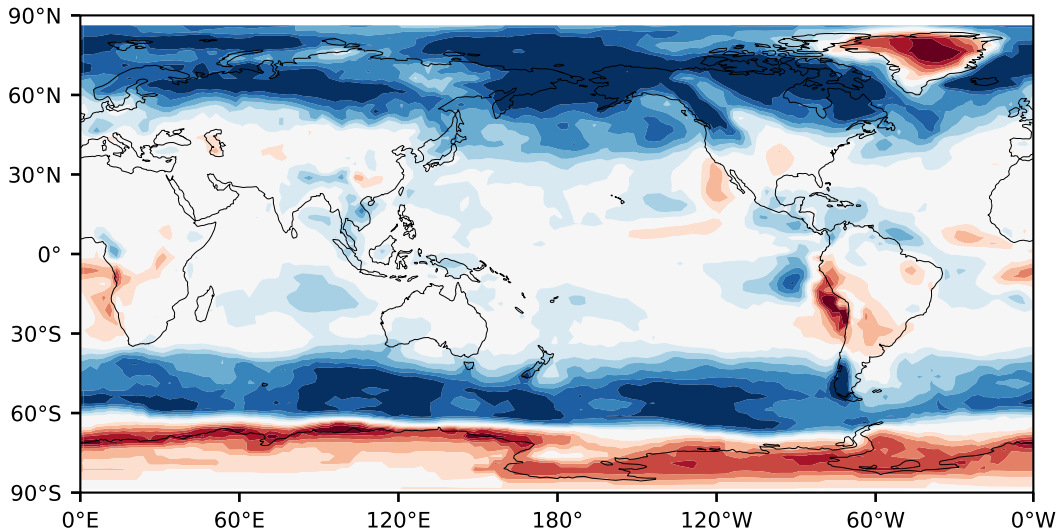

Model - Observations

Max 56.26
Mean 7.39
Min -41.01

RMSE 14.74
CORR 0.73