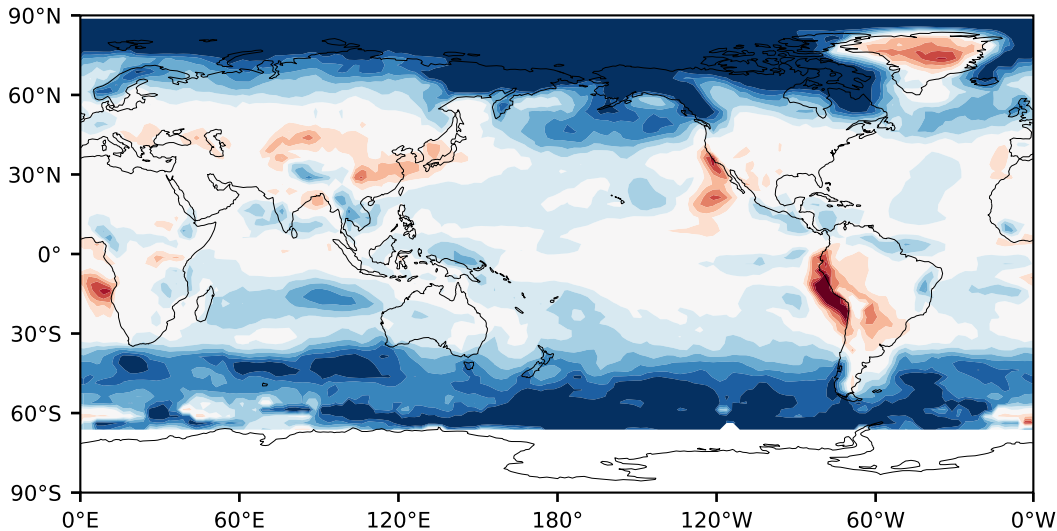

Model - Observations

Max 69.18
Mean 8.97
Min -48.77

RMSE 15.82
CORR 0.75