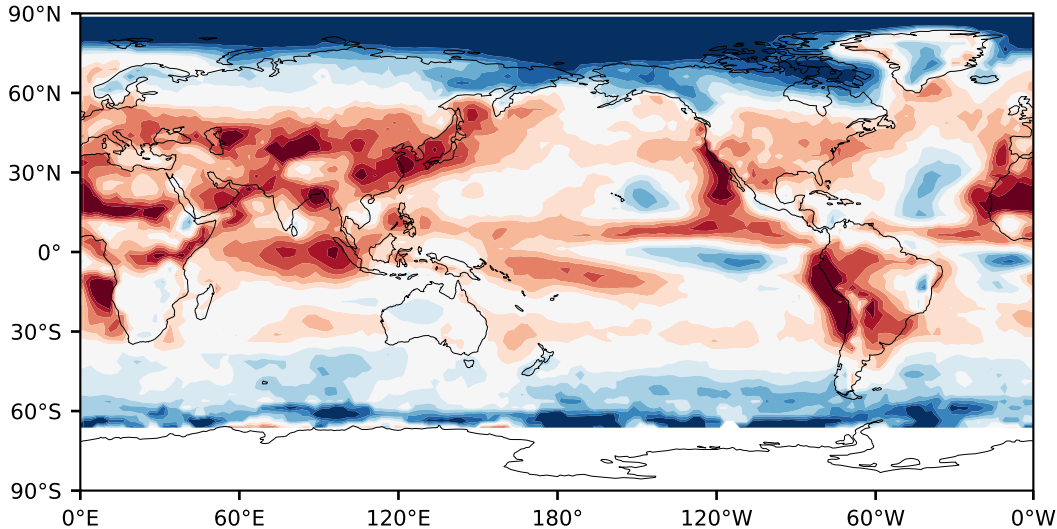

# Model - Observations

Max 75.33  
Mean -4.04  
Min -69.14

RMSE 14.83  
CORR 0.80