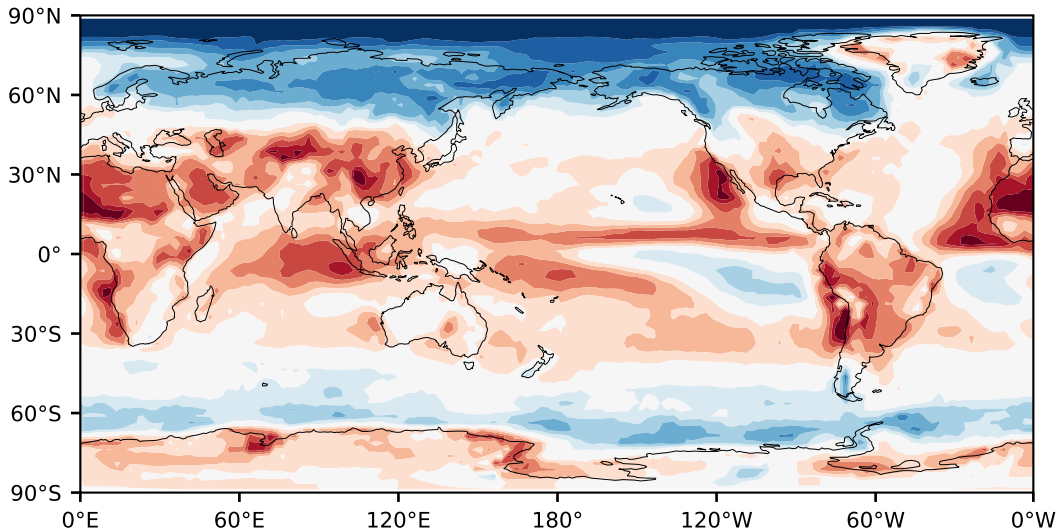

Model - Observations

Max 41.97
Mean -4.53
Min -57.34

RMSE 12.53
CORR 0.87