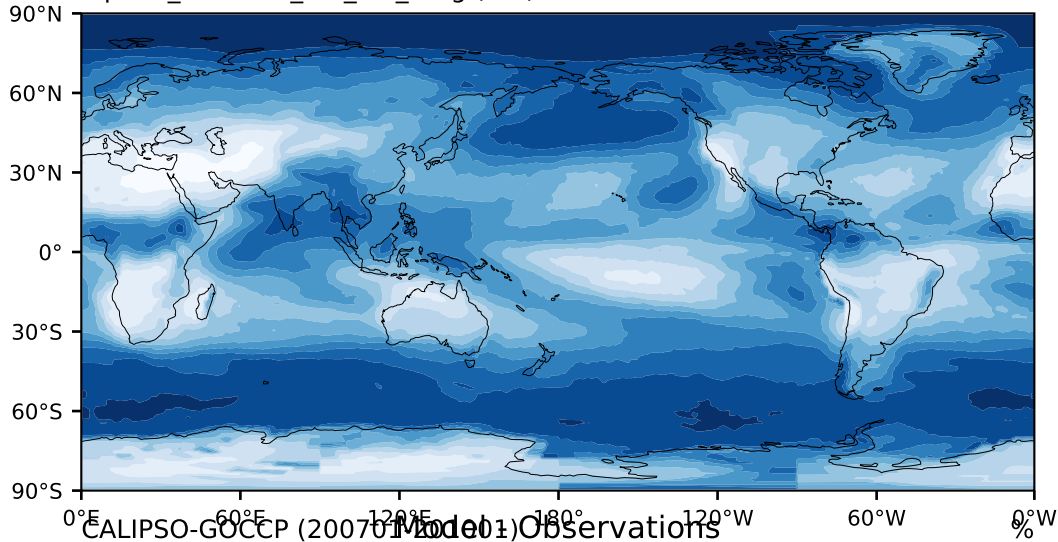

alpha3\_min10nc\_tk1\_ZM\_berg (2-6)

%

Max 99.71  
Mean 57.80  
Min 1.38

95.0  
85.0  
75.0  
65.0  
55.0  
45.0  
35.0  
25.0  
15.0  
5.0