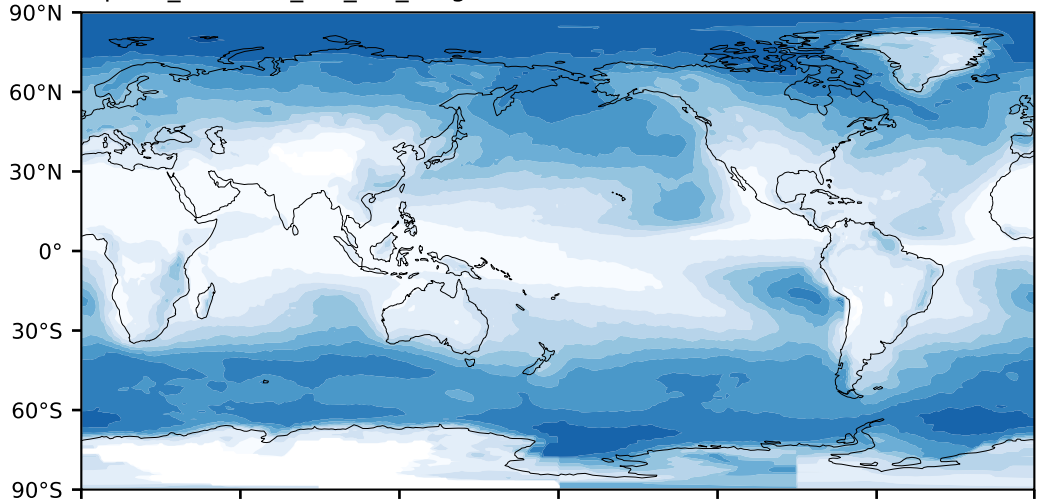

alpha3_min10nc_tk1_ZM_berg (2-6)

%

Max 85.78
Mean 31.50
Min 0.00

CALIPSO-GOCCP (2007-10) Model Observations