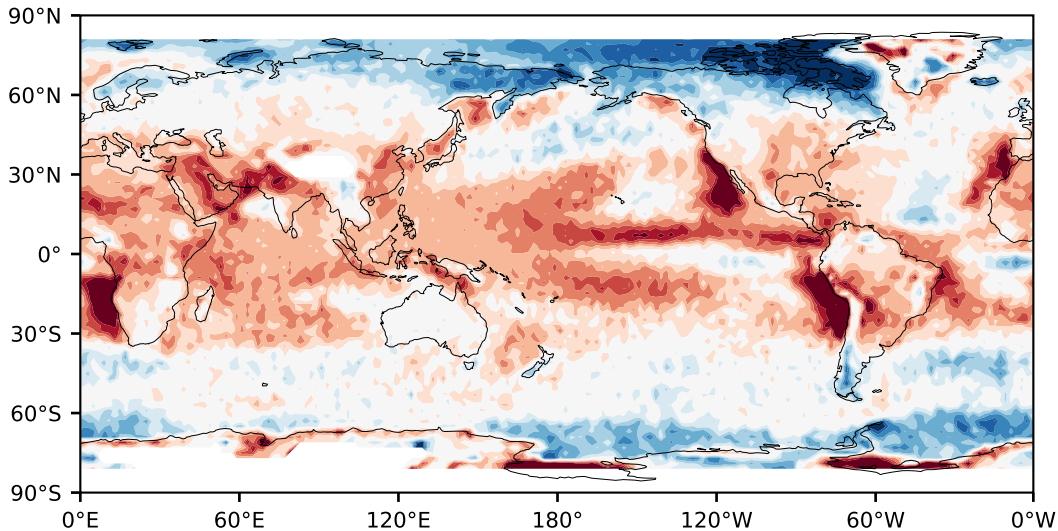

Model - Observations

Max 44.04
Mean -6.25
Min -91.03

RMSE 13.40
CORR 0.87