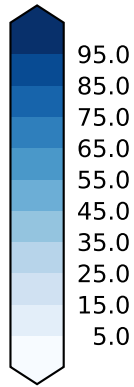

alpha3_min10nc_tk1_ZM_berg (2-6)

%

Max 90.73
Mean 32.31
Min 0.00

CALIPSO-GOCCP (2007-10) Model 1 Observations