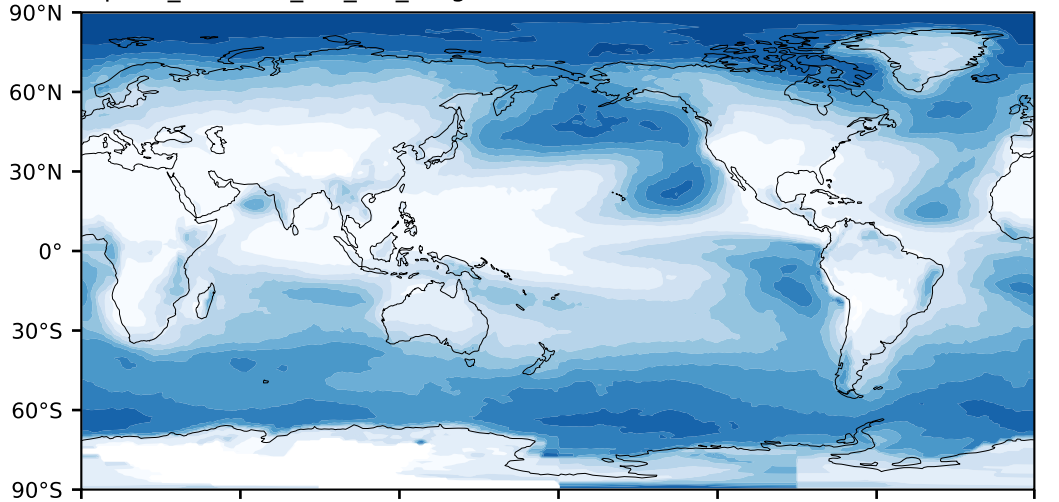

alpha3_min10nc_tk1_ZM_berg (2-6)

%

Max 90.73
Mean 32.31
Min 0.00

CALIPSO-GOCCP (2007-10) Model 1 Observations