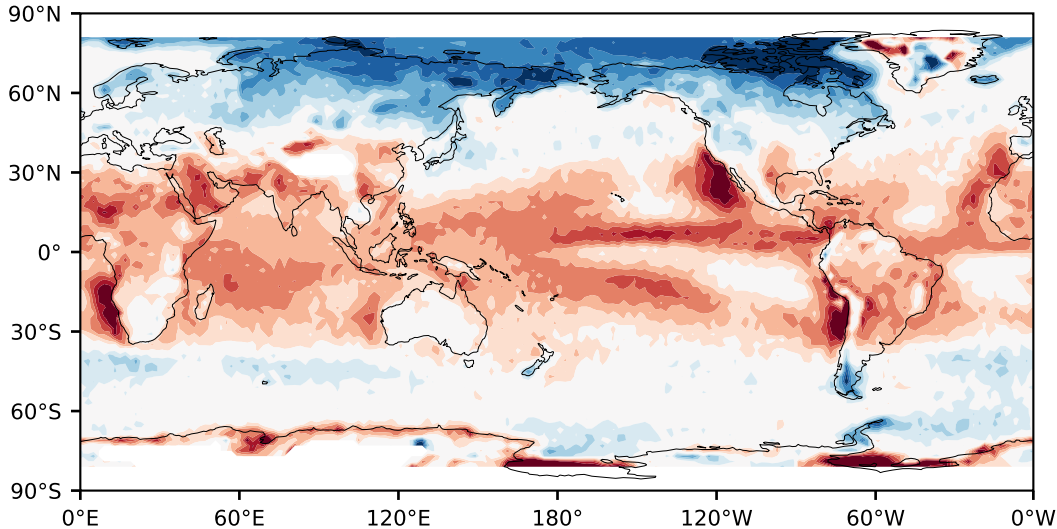

Model - Observations

Max 46.82
Mean -5.45
Min -68.62

RMSE 12.54
CORR 0.88