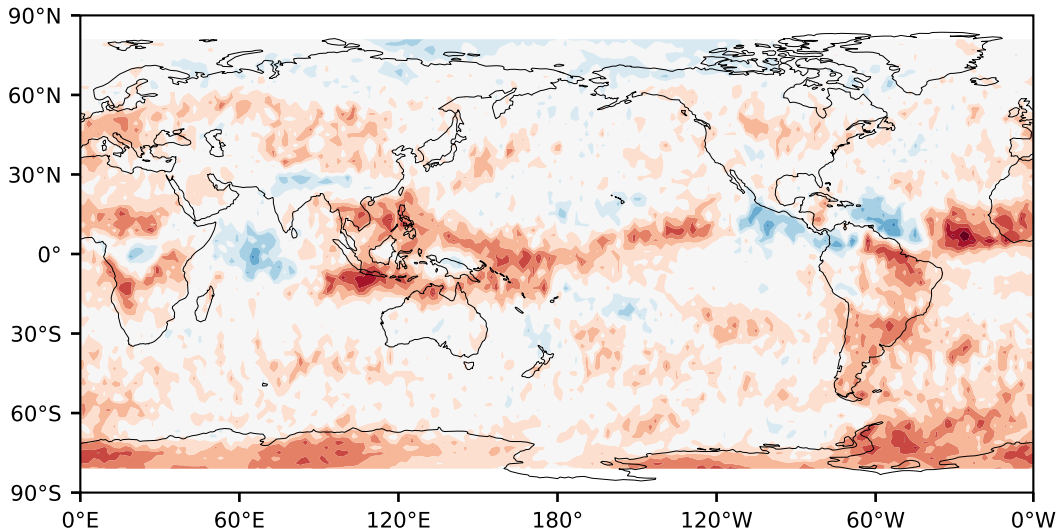

Model - Observations

Max 22.97
Mean -4.37
Min -36.55

RMSE 8.25
CORR 0.89