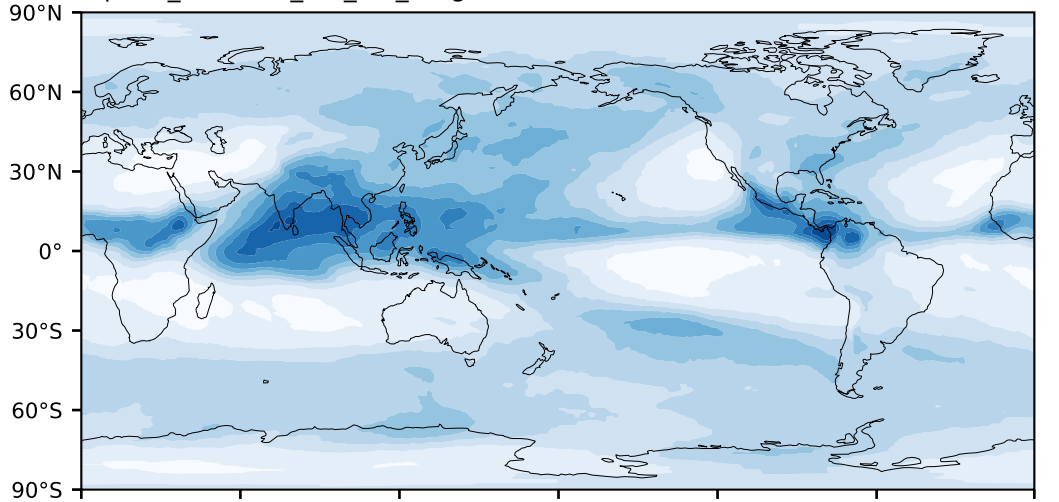

alpha3_min10nc_tk1_ZM_berg (2-6)

%

Max 95.14
Mean 28.09
Min 0.47

CALIPSO-GOCCP (2007-1) Model Observations