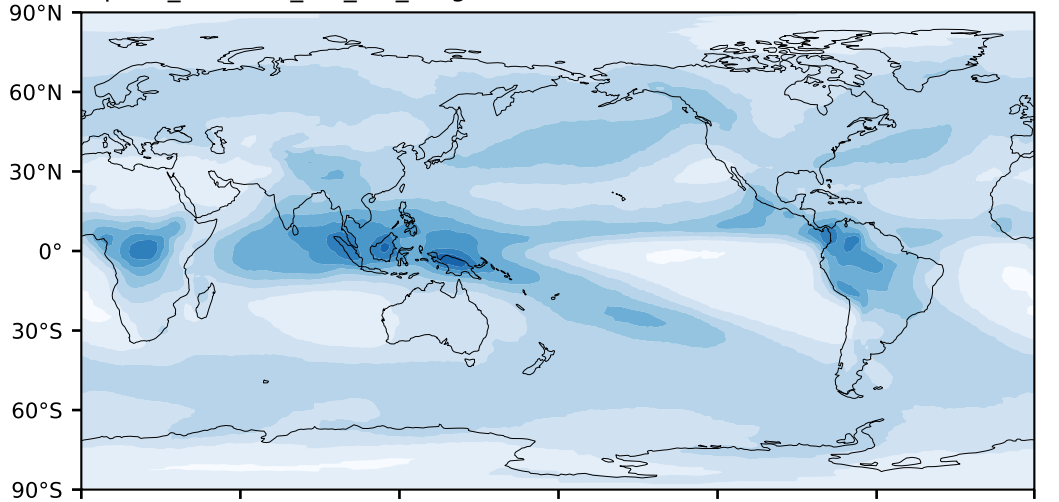

alpha3_min10nc_tk1_ZM_berg (2-6)

%

Max 80.42
Mean 27.36
Min 3.79

CALIPSO-GOCCP (2007-10) Model Observations