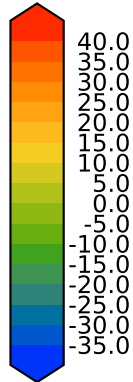

alpha3_min10nc_tk1_ZM_berg (2-6)

DegC

Max 37.91
Mean 19.78
Min -10.83

CRU Global Monthly Mean Observations

120°W

60°W
DegC