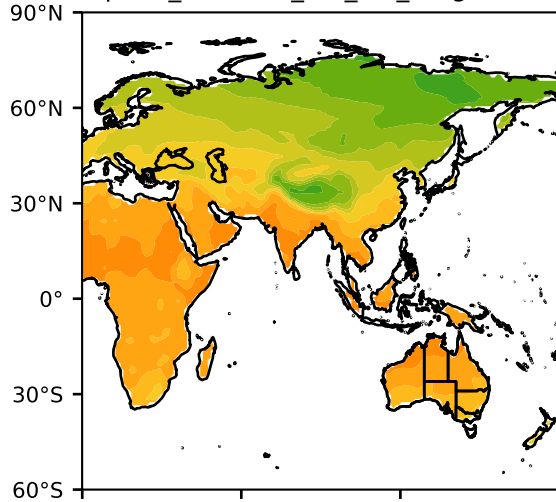

alpha3\_min10nc\_tk1\_ZM\_berg (2-6)

DegC

Max 30.11  
Mean 13.27  
Min -25.95

CRU Global Monthly Mean Observations

120°W 60°W  
DegC