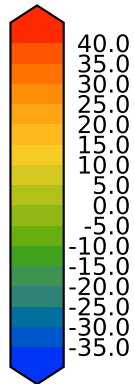

alpha3\_min10nc\_tk1\_ZM\_berg (2-6)

DegC

Max 30.11  
Mean 13.27  
Min -25.95

CRU Global Monthly Mean Observations

120°W 60°W  
DegC