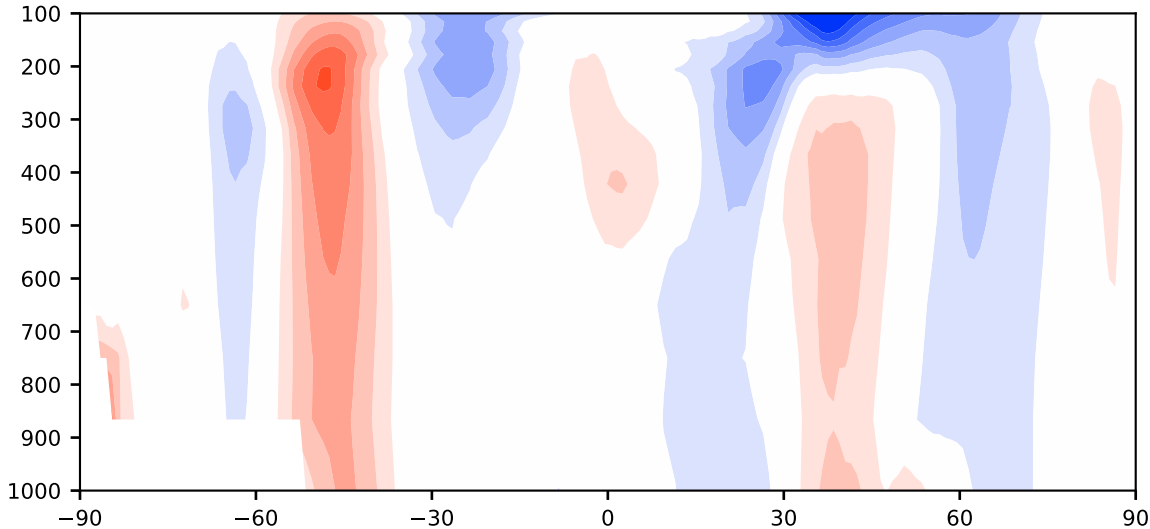

Model - Observations

Max 6.17
Mean -0.06
Min -9.58

RMSE 2.13
CORR 0.98