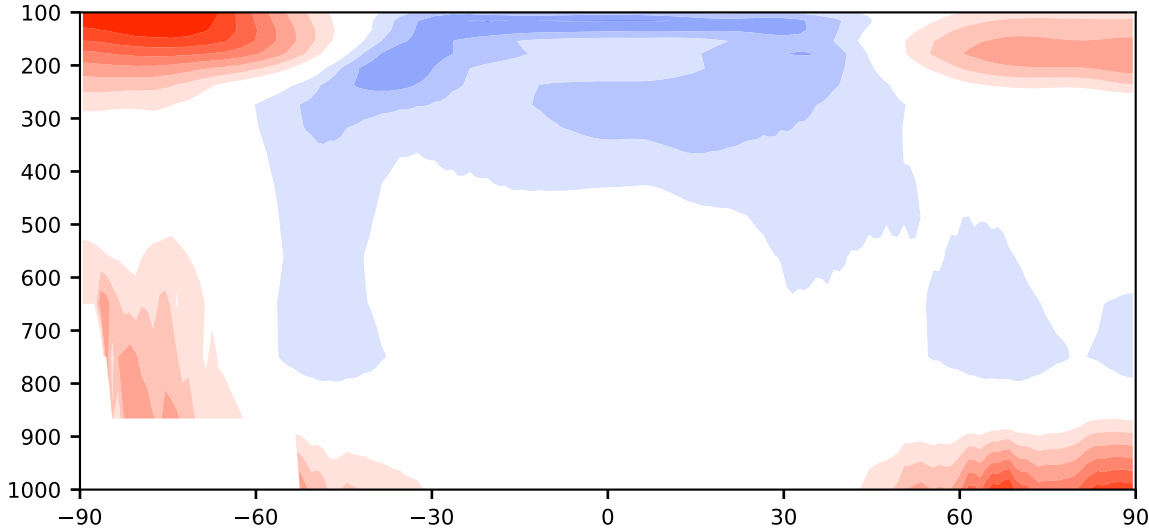

Model - Observations

Max 8.98
Mean -0.08
Min -4.10

RMSE 2.07
CORR 1.00