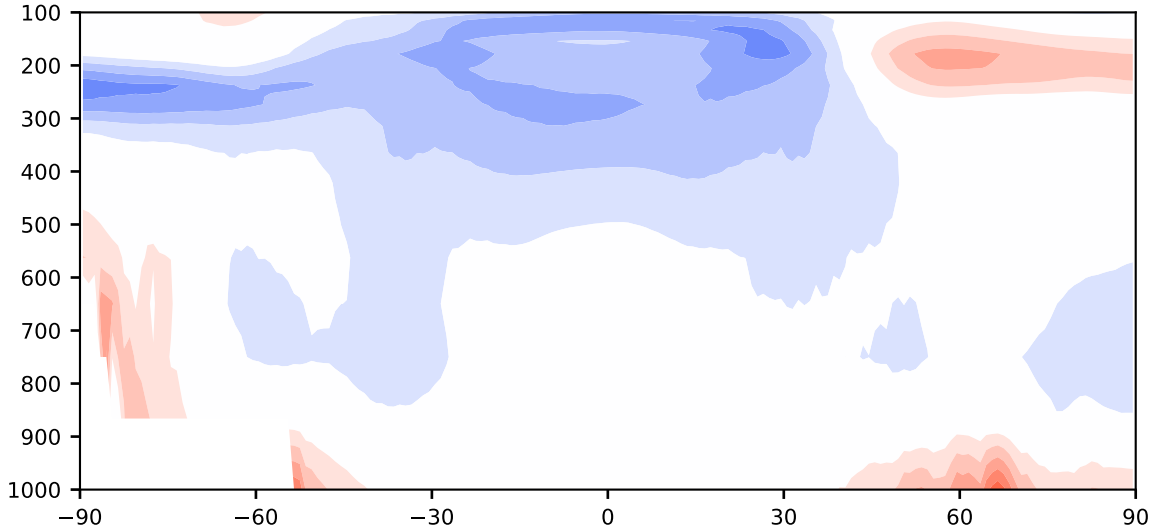

Model - Observations

Max 5.76
Mean -0.63
Min -4.76

RMSE 2.01
CORR 1.00