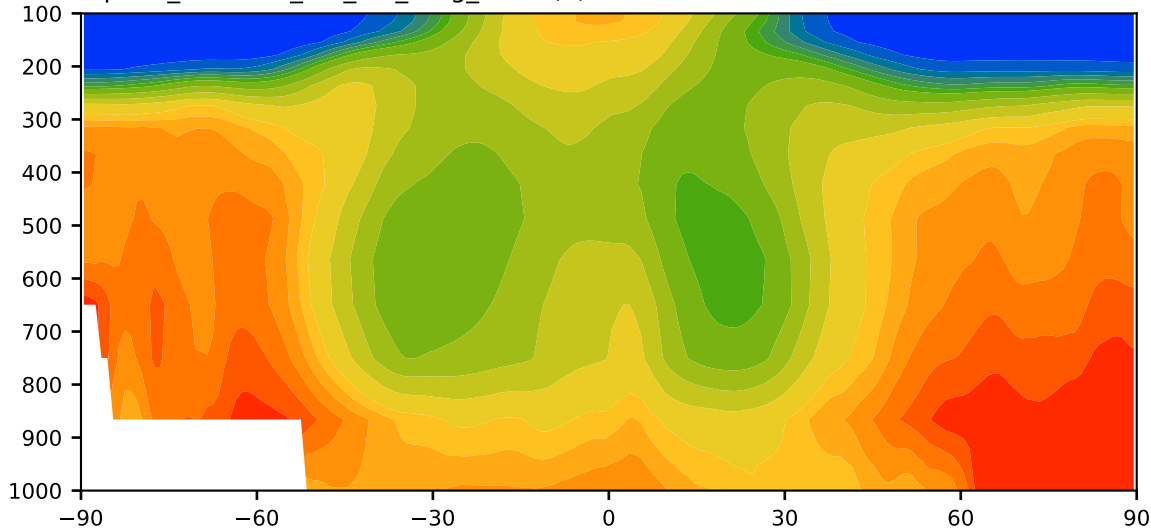

alpha3_min10nc_tk1_ZM_berg_GWD (3)

%

Max 117.77
Mean 61.58
Min 0.30

95.0
90.0
85.0
80.0
75.0
70.0
60.0
50.0
40.0
30.0
25.0
20.0
15.0
10.0
5.0