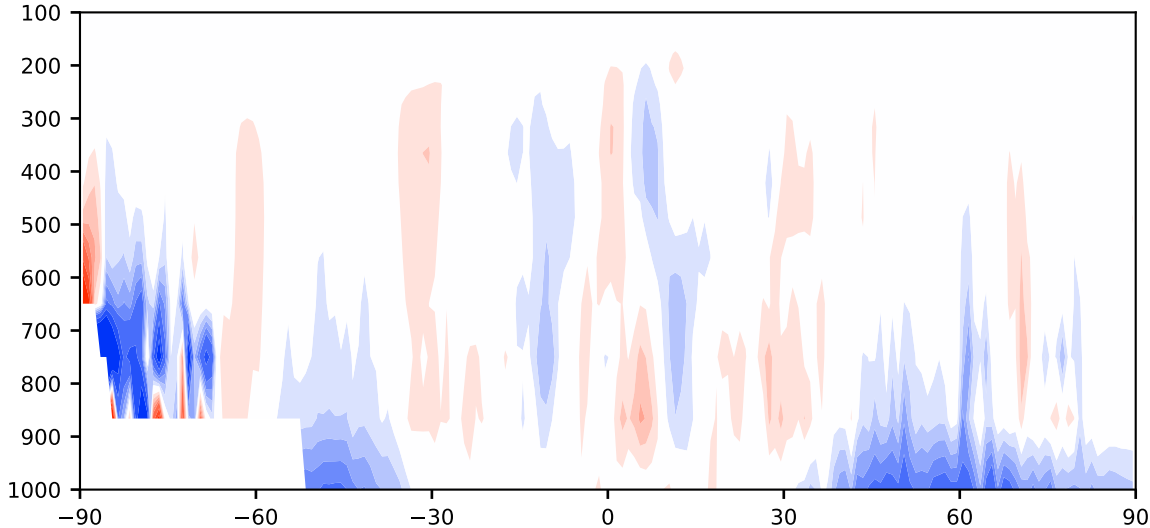

Model - Observations

Max 34.90
Mean -0.66
Min -59.38

RMSE 2.25
CORR 0.96