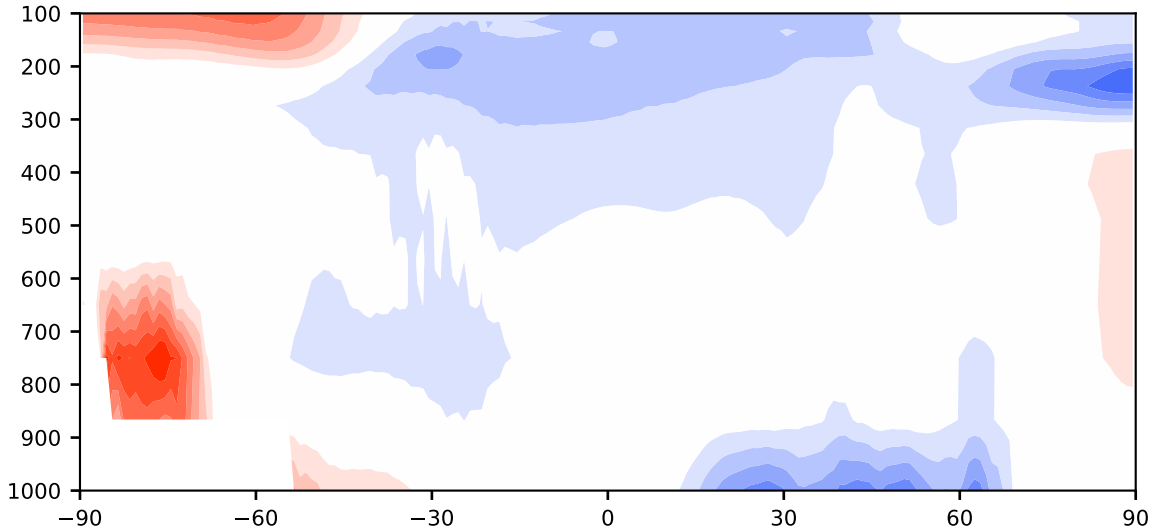

Model - Observations

Max 8.32
Mean -0.53
Min -5.99

RMSE 1.79
CORR 1.00