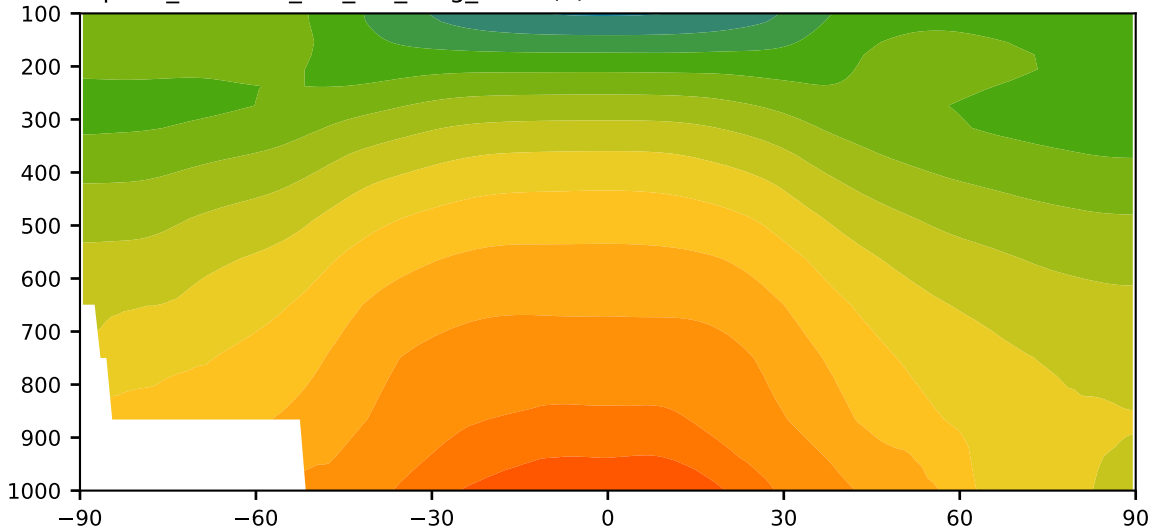

alpha3_min10nc_tk1_ZM_berg_GWD (3)

K

Max 298.52
Mean 251.54
Min 188.95

300.0
295.0
290.0
280.0
270.0
260.0
250.0
240.0
230.0
220.0
210.0
200.0
190.0
185.0
180.0