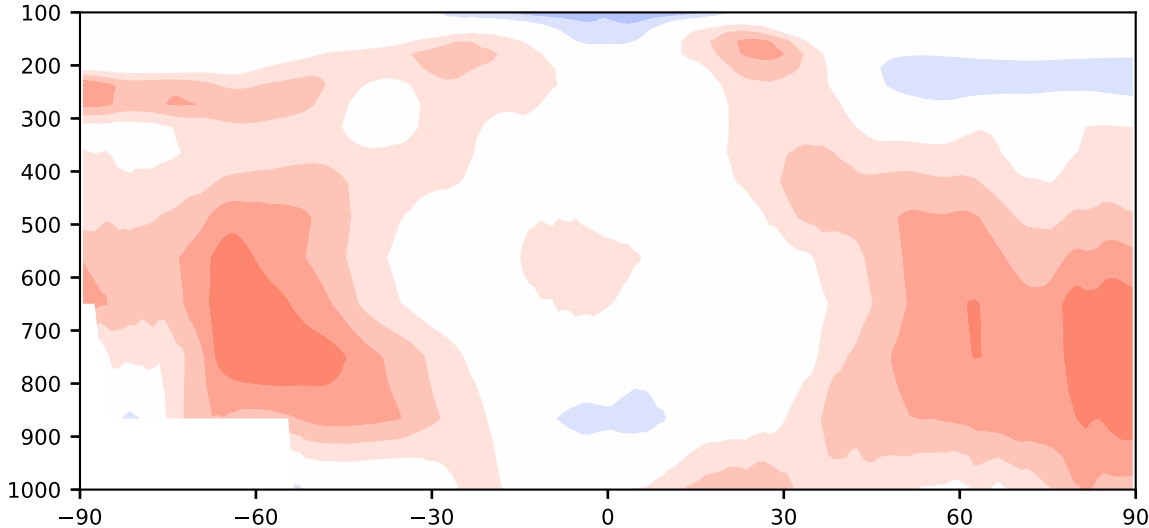

Model - Observations

Max 25.76
Mean 6.96
Min -13.89

RMSE 7.92
CORR 0.96