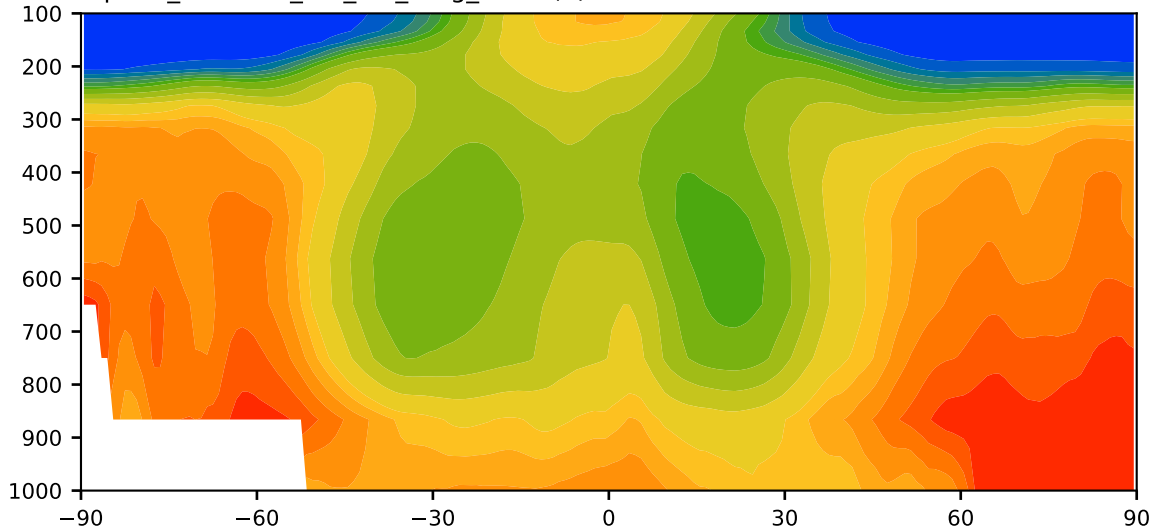

alpha3\_min10nc\_tk1\_ZM\_berg\_GWD (3)

%

Max 117.77  
Mean 61.58  
Min 0.30

95.0  
90.0  
85.0  
80.0  
75.0  
70.0  
60.0  
50.0  
40.0  
30.0  
25.0  
20.0  
15.0  
10.0  
5.0