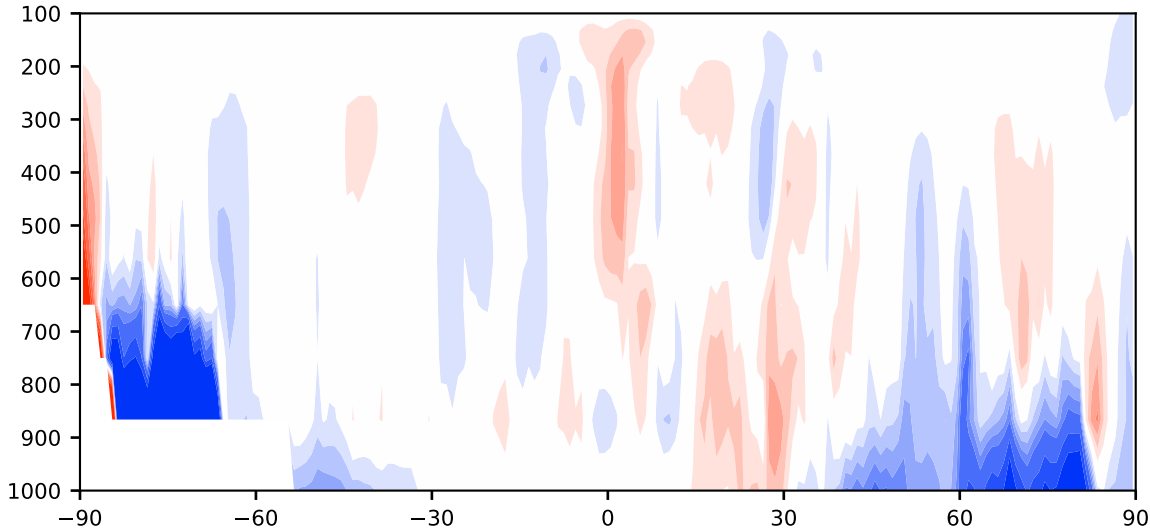

# Model - Observations

Max 75.18  
Mean -1.49  
Min -107.15

RMSE 4.42  
CORR 0.89