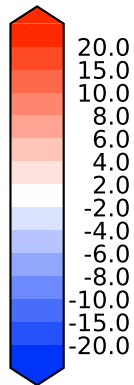

# Model - Observations

Max 75.18  
Mean -1.49  
Min -107.15

RMSE 4.42  
CORR 0.89