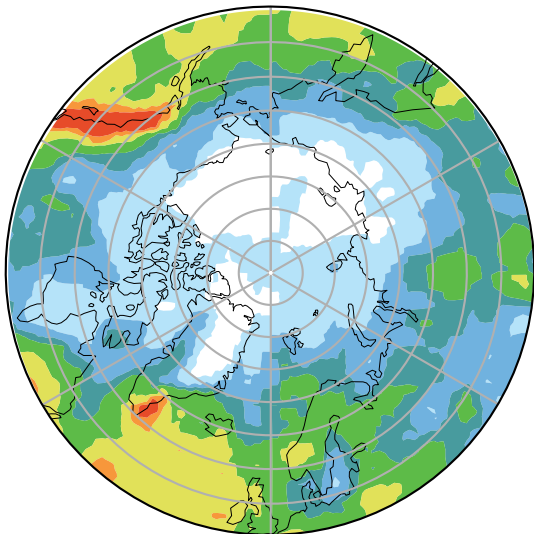

alpha3_min10nc_tk1_ZM_berg_GWD (3)
mm/day

Max	6.72
Mean	1.68
Min	0.16