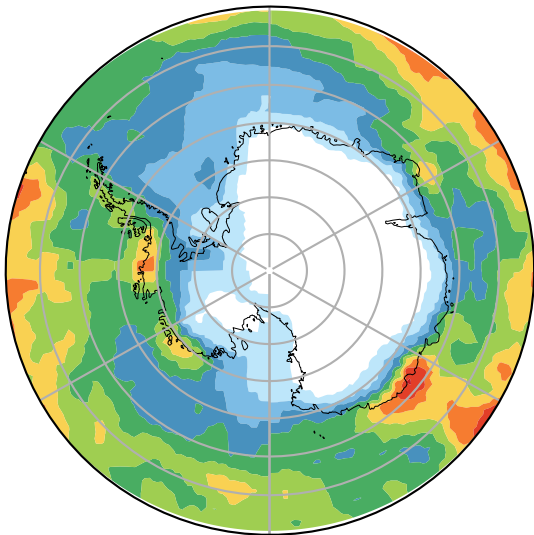

alpha3_min10nc_tk1_ZM_berg_GWD (3)
mm/day

Max	4.56
Mean	1.85
Min	0.04