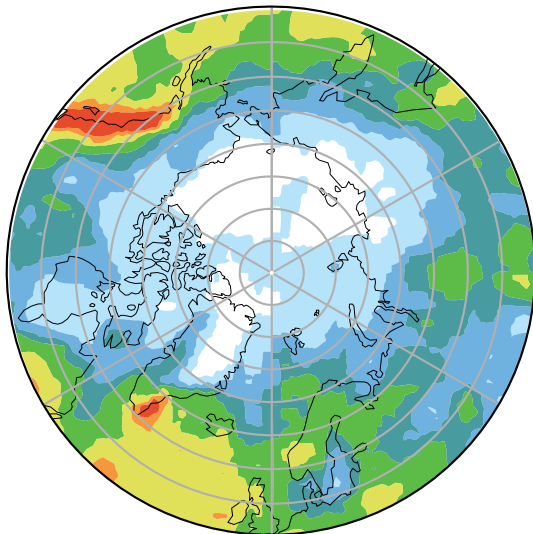

alpha3_min10nc_tk1_ZM_berg_GWD (3)
mm/day

Max 6.72
Mean 1.68
Min 0.16