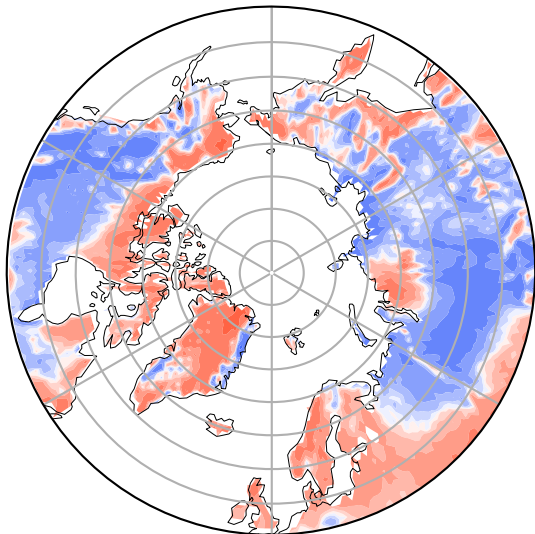

Model - Observations

Max 8.76
Mean 0.00
Min -6.36

RMSE 1.70
CORR 0.96