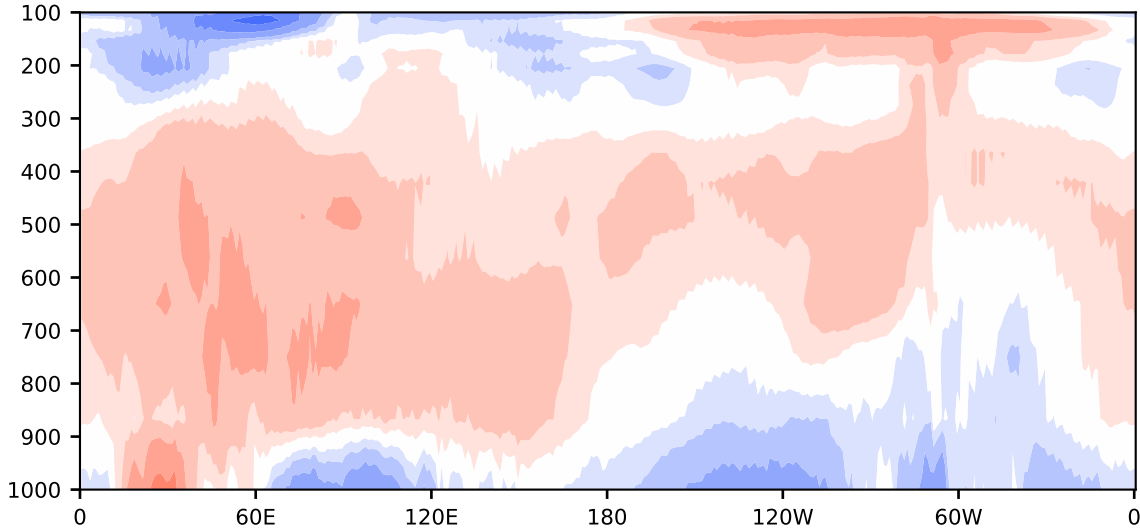

Model - Observations

Max 2.64
Mean 0.20
Min -3.44

RMSE 0.68
CORR 0.99