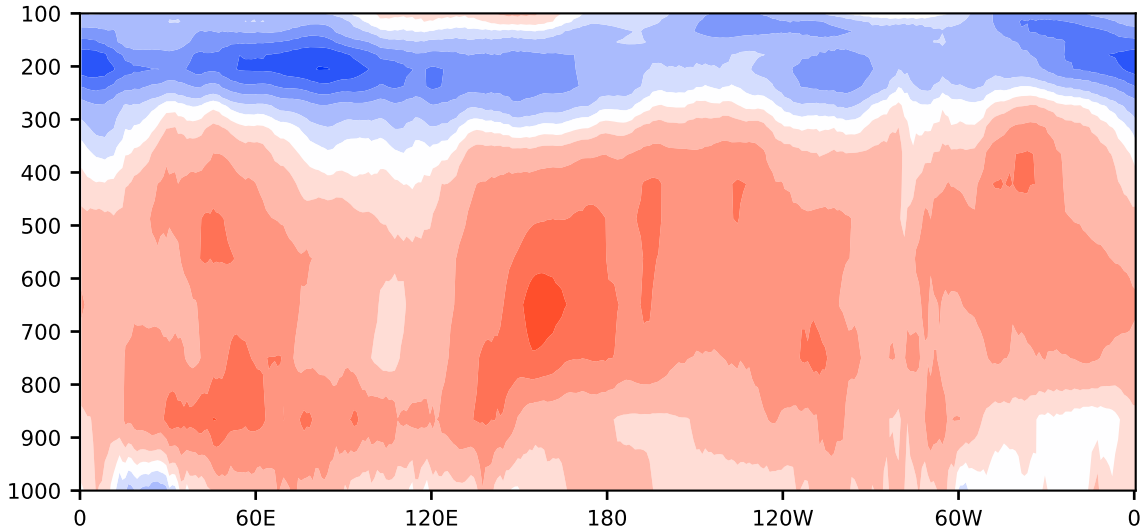

Model - Observations

Max 14.04
Mean 3.02
Min -15.17

RMSE 5.94
CORR 0.93