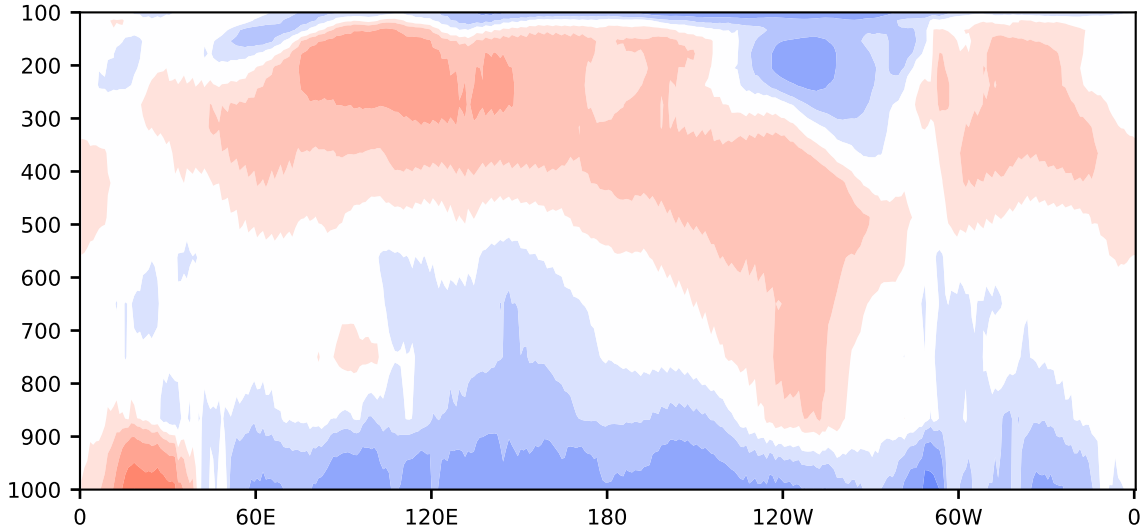

Model - Observations

Max 3.04
Mean -0.02
Min -2.73

RMSE 0.64
CORR 0.99