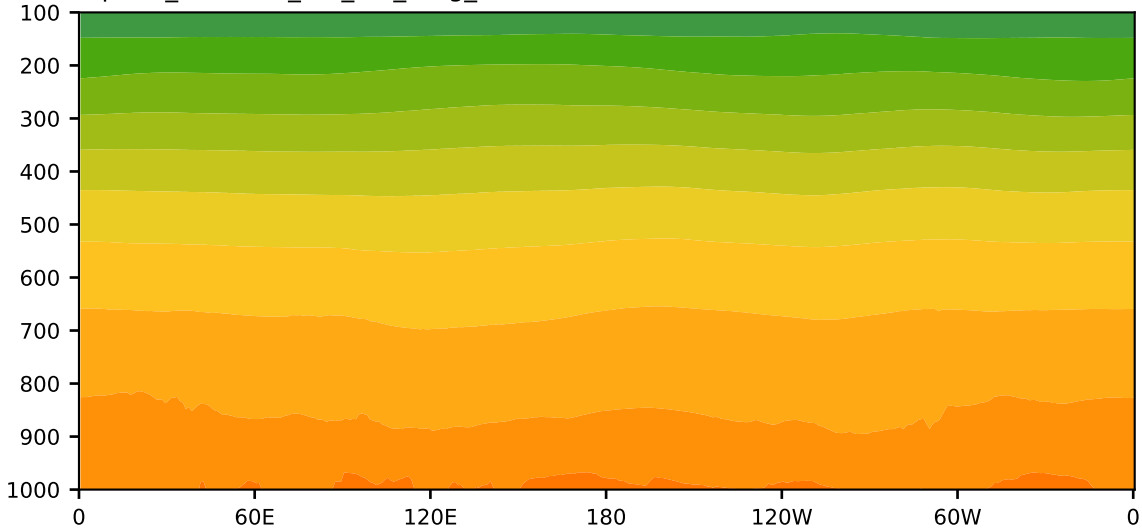

alpha3_min10nc_tk1_ZM_berg_GWD (3)

K

Max 293.21
Mean 257.11
Min 201.71

300.0
295.0
290.0
280.0
270.0
260.0
250.0
240.0
230.0
220.0
210.0
200.0
190.0
185.0
180.0