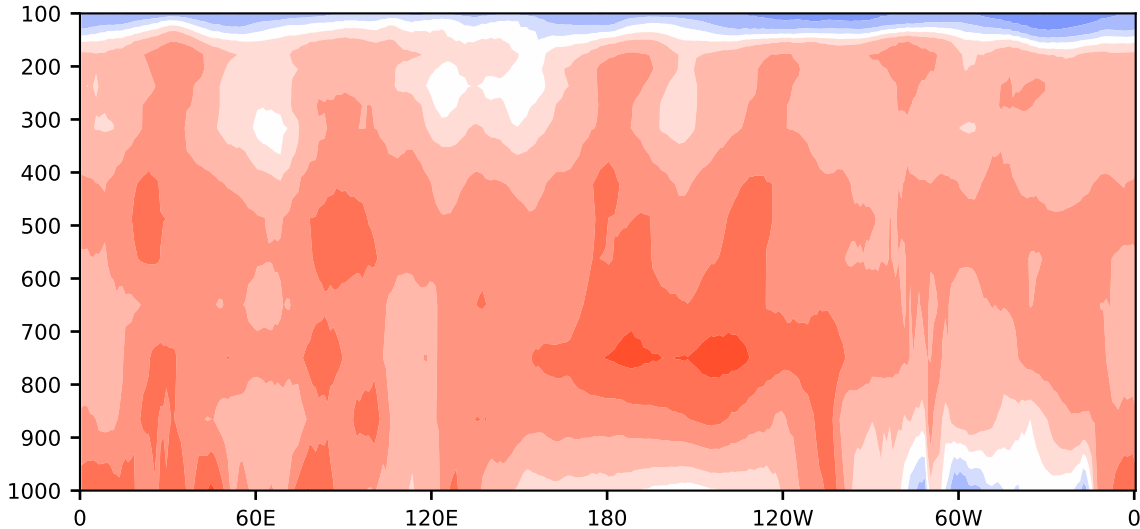

# Model - Observations

Max 13.14  
Mean 5.53  
Min -9.13

RMSE 5.81  
CORR 0.96