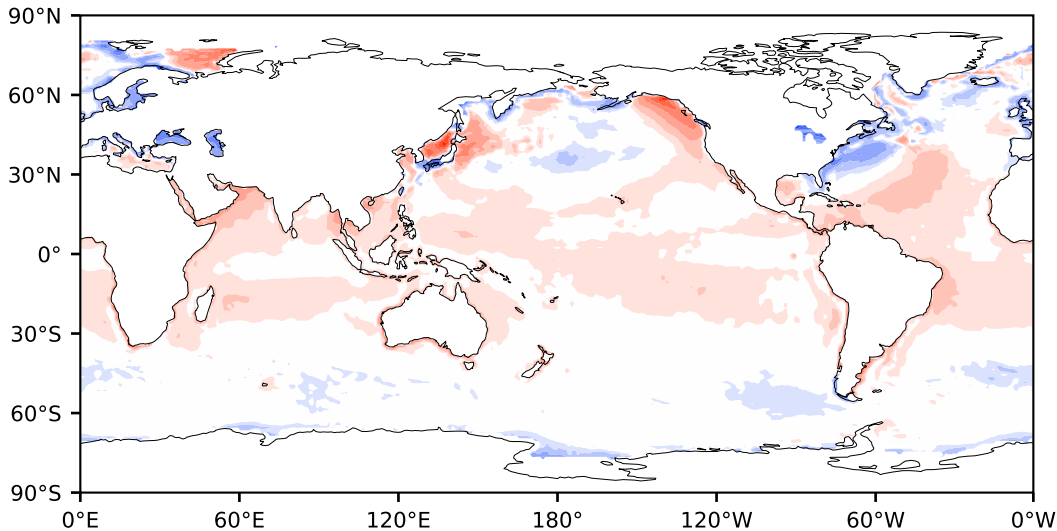

# Model - Observations

Max 151.51  
Mean 3.13  
Min -113.24

RMSE 11.14  
CORR 0.85