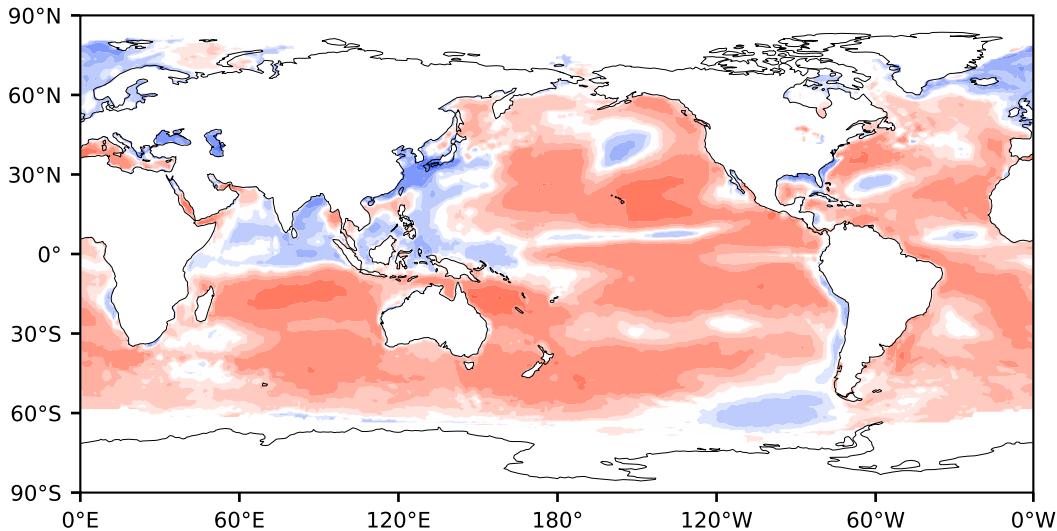

Model - Observations

Max 158.50
Mean 18.69
Min -135.16

RMSE 29.28
CORR 0.89