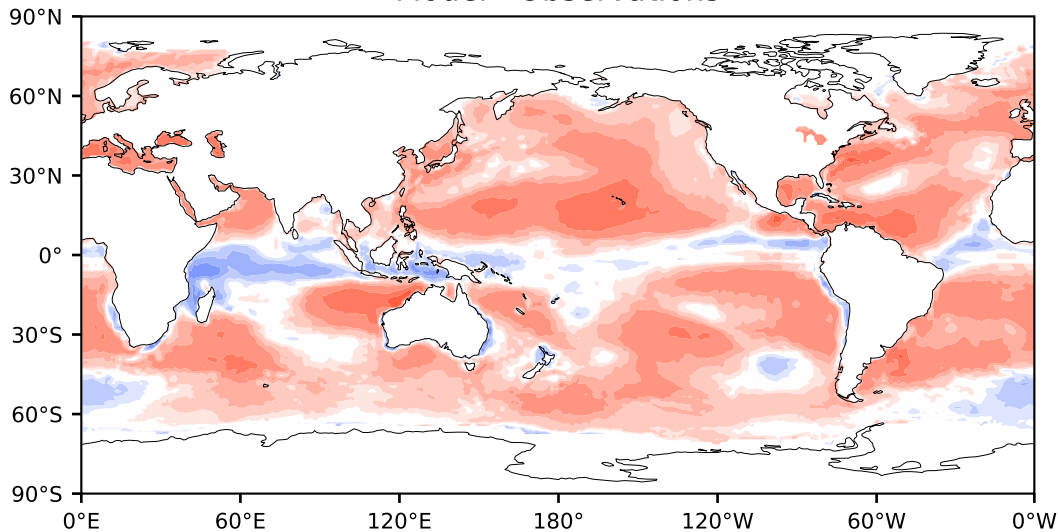

Model - Observations

Max 120.73
Mean 20.22
Min -161.45

RMSE 29.79
CORR 0.90