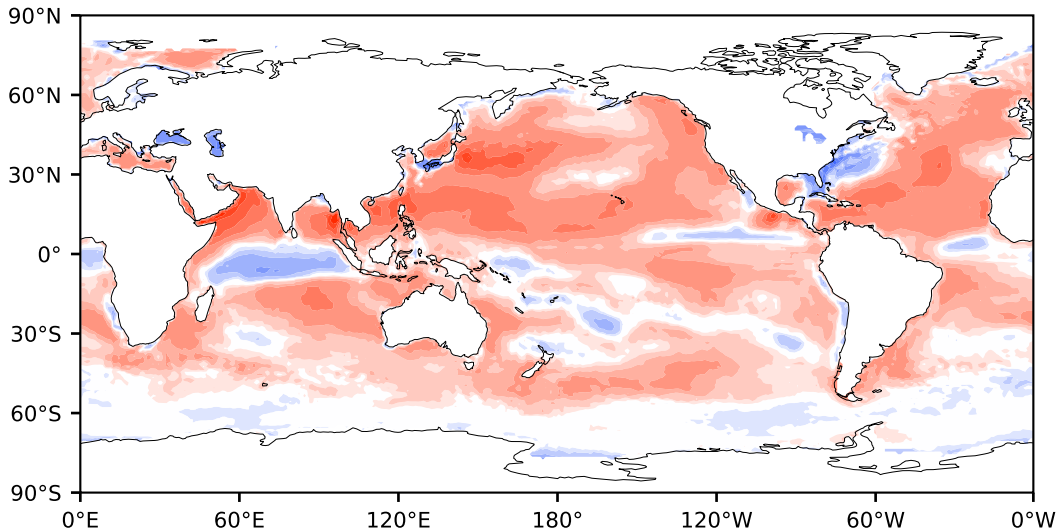

# Model - Observations

Max 189.02  
Mean 19.68  
Min -134.66

RMSE 31.91  
CORR 0.93