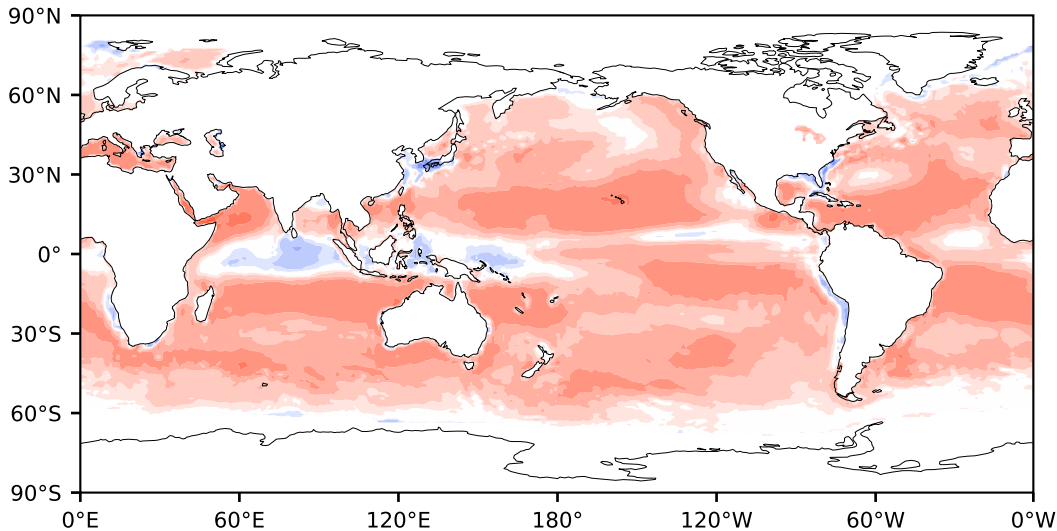

Model - Observations

Max 145.25
Mean 20.17
Min -140.37

RMSE 25.61
CORR 0.95