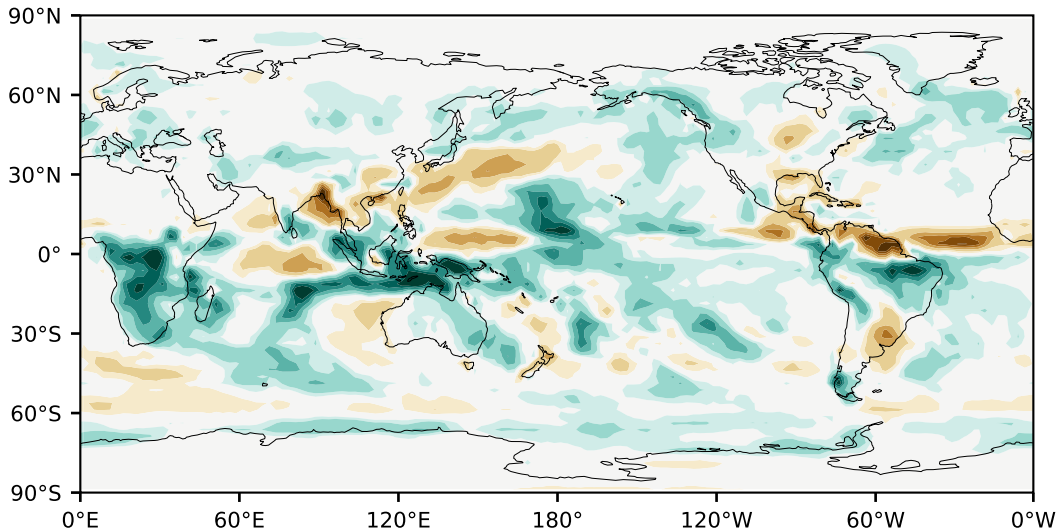

Model - Observations

Max 8.10
Mean 0.43
Min -6.84

RMSE 1.36
CORR 0.83