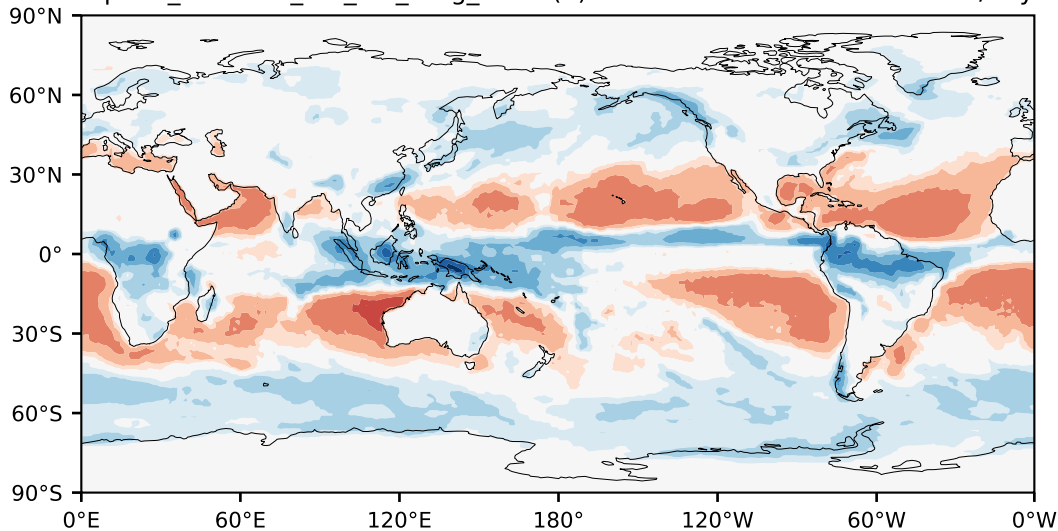

alpha3_min10nc_tk1_ZM_berg_GWD (3)

mm/day

Max 20.41
Mean -0.02
Min -10.23