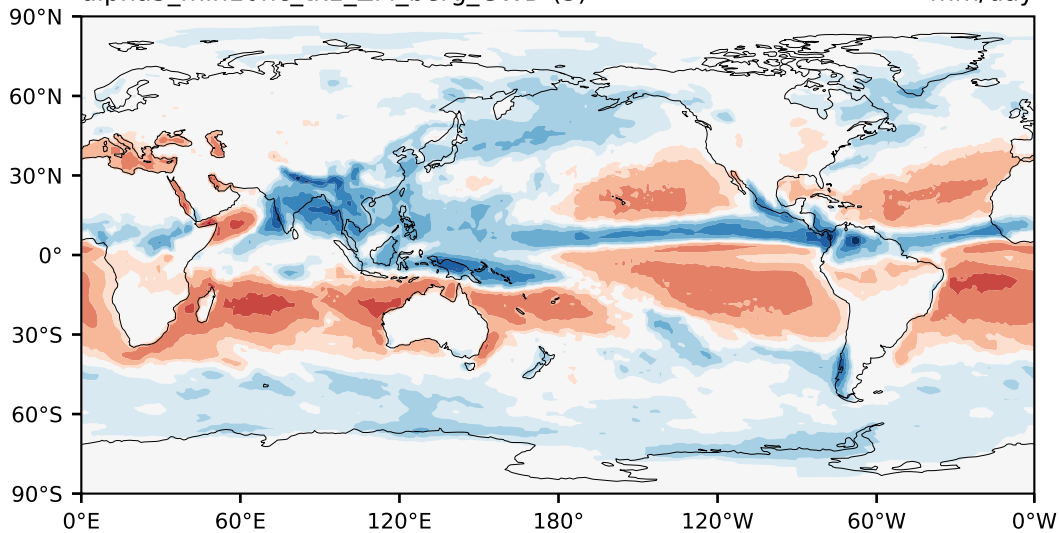

alpha3_min10nc_tk1_ZM_berg_GWD (3)

mm/day

Max 22.99
Mean -0.01
Min -12.84