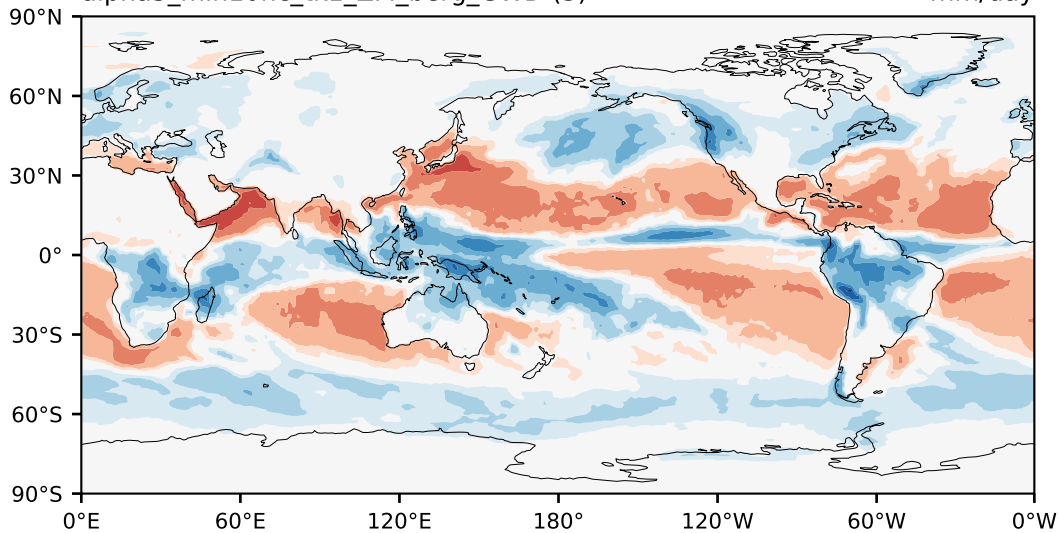

alpha3_min10nc_tk1_ZM_berg_GWD (3)

mm/day

Max 18.49
Mean -0.00
Min -10.43