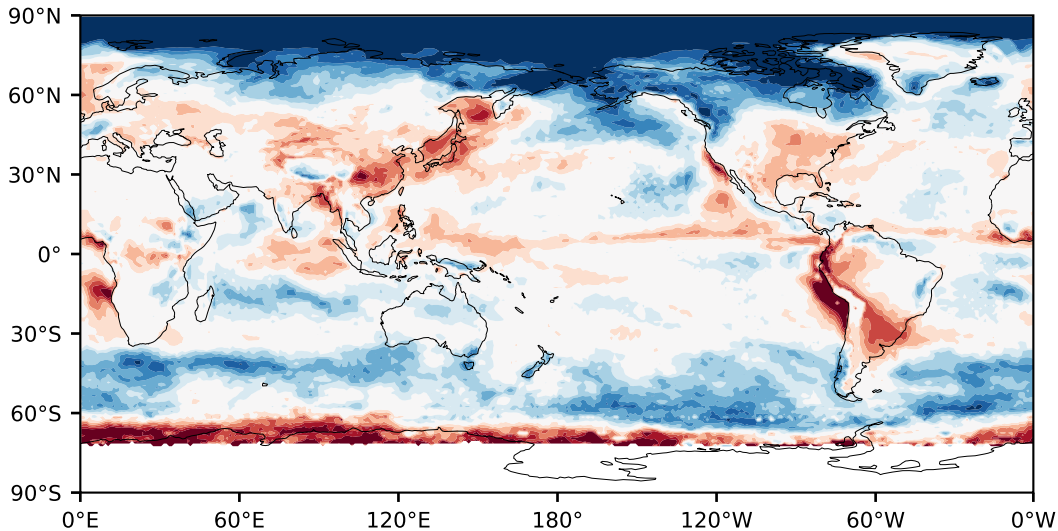

Model - Observations

Max 52.74
Mean 1.92
Min -100.00

RMSE 12.14
CORR 0.79